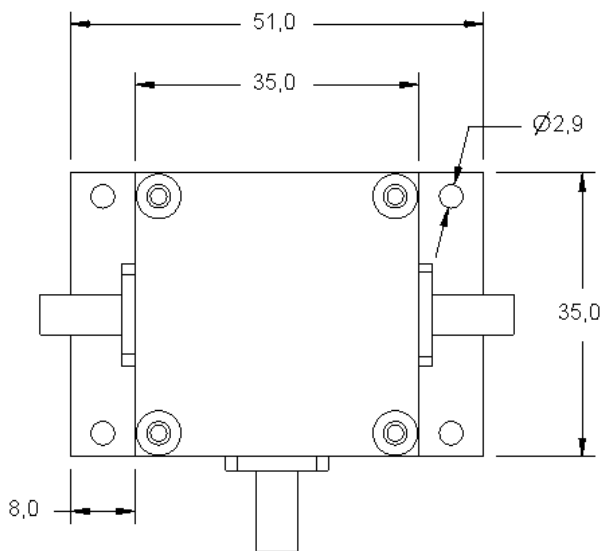

This device can also be used as 6 dB power splitter / combiner with a very high isolation.

The unit is designed for 50 ohm systems. It is housed in a milled aluminium enclosure.

Specifications

General

Item	Value	Tolerance	Dimension
Maximum signal power	23	-	dBm
Number of (female) SMA connector ports	3	-	-
Box weight DIRCPL-6-1-1000-A-..	0.056 (..YF-01) 0.053 (..NF-01)		kg
Outer dimensions (width x depth x height)	35 x 35 x 20	0.1	mm

Versions

Type	Feature
DIRCPL-6-1-1000-A-NF	Box without mounting flange
DIRCPL-6-1-1000-A-YF	Box with mounting flange

S-parameters

S-parameters (continued)

S-parameters (continued)

Enclosure Drawings

Note1 : All measures in mm. Tolerance : 0.1 mm.

Note2 : Drawing shows the DIRCPL-6-1-1000-A-YF version only. However, all dimension for the version DIRCPL-6-1-1000-A-NF are identical with the exception of the mounting flanges at the bottom side of the box, which don't exist in the '-NF version.