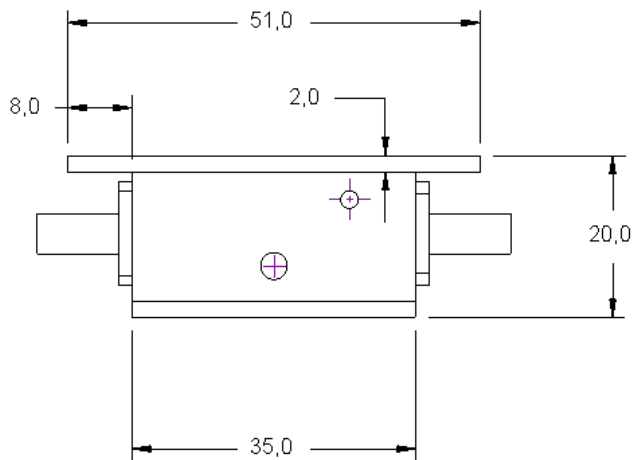

This device can also be used as 6 dB power splitter / combiner with a very high isolation.

The unit is designed for 50 ohm systems. It is housed in a milled aluminium enclosure.

Specifications

General

Item	Value	Tolerance	Dimension
Maximum signal power	23	-	dBm
Number of (female) SMA connector ports	3	-	-
Box weight DIRCPL-6-1-1000-A-..	0.056 (..YF-01) 0.053 (..NF-01)		kg
Outer dimensions (width x depth x height)	35 x 35 x 20	0.1	mm

Versions

Type	Feature
DIRCPL-6-1-1000-A-NF	Box without mounting flange
DIRCPL-6-1-1000-A-YF	Box with mounting flange

S-parameters

S-parameters (continued)

S-parameters (continued)

Enclosure Drawings

Note1 : All measures in mm. Tolerance : 0.1 mm.

Note2 : Drawing shows the DIRCPL-6-1-1000-A-YF version only. However, all dimension for the version DIRCPL-6-1-1000-A-NF are identical with the exception of the mounting flanges at the bottom side of the box, which don't exist in the '-NF version.