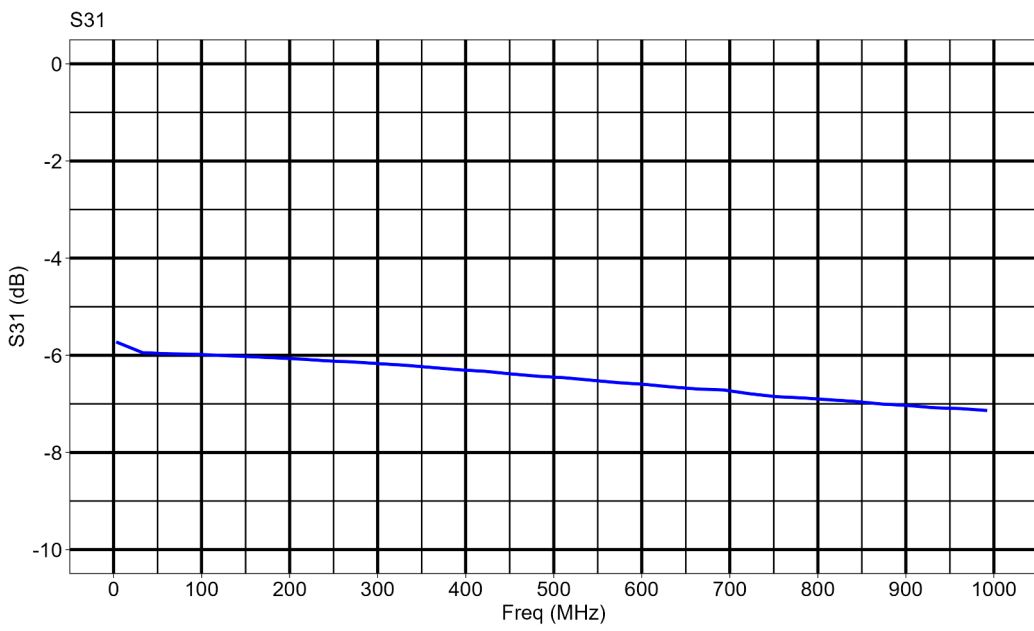

S-parameters