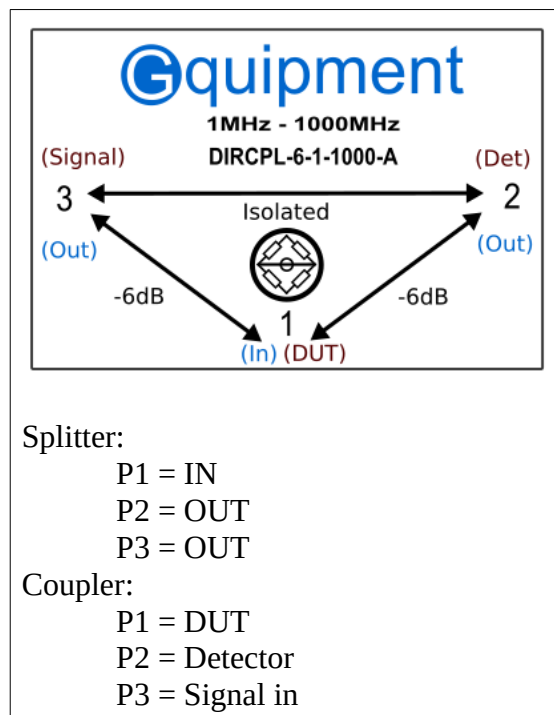

DIRCPL-6-1-1000-A-XX Directional Coupler, 6 dB, Power Splitter / Combiner; Hybride

Features

- Directional coupler
- 6 dB Power splitter / combiner
- Frequency range : 1 - 1000 MHz
- Coupling : 6 dB
- Insertion loss : 6 dB
- High isolation
- 3 SMA ports
- Very low return loss
- Solid aluminium case
- RoHS compliant

Applications

- Directional coupler
- Combining and splitting power
- Radio-frequency applications
- Test equipment
- HAM radio
- HF, VHF and UHF bands

General description

This three port device samples incident or reflected power without disturbing the transmission line (P1–P3).

It has a flat insertion loss and coupling. Isolation is > 40 dB over the entire operating range. Port 1 (DUT) has a very low return loss, which keeps measurements errors due to impedance mismatch low.

This device can also be used as 6 dB power splitter / combiner with a very high isolation.

The unit is designed for 50 ohm systems. It is housed in a milled aluminium enclosure.

Specifications

General

Item	Value	Tolerance	Dimension
Maximum signal power	23	-	dBm
Number of (female) SMA connector ports	3	-	-
Box weight DIRCPL-6-1-1000-A-..	0.056 (..YF-01) 0.053 (..NF-01)		kg
Outer dimensions (width x depth x height)	35 x 35 x 20	0.1	mm