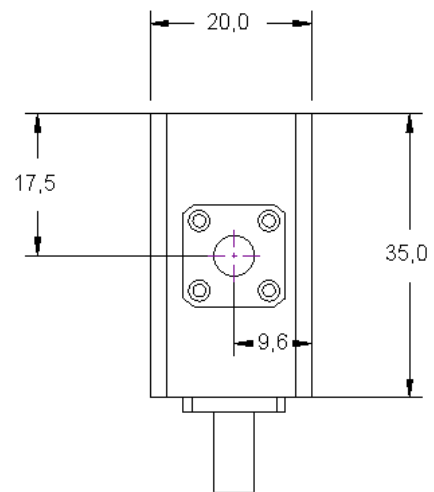

This device can also be used as 6 dB power splitter / combiner with a very high isolation.

The unit is designed for 50 ohm systems. It is housed in a milled aluminium enclosure.

Specifications

General

Item	Value	Tolerance	Dimension
Maximum signal power	23	-	dBm
Number of (female) SMA connector ports	3	-	-
Box weight DIRCPL-6-1-1000-A-..	0.056 (..YF-01) 0.053 (..NF-01)		kg
Outer dimensions (width x depth x height)	35 x 35 x 20	0.1	mm

Versions

Type	Feature
DIRCPL-6-1-1000-A-NF	Box without mounting flange
DIRCPL-6-1-1000-A-YF	Box with mounting flange

S-parameters

S-parameters (continued)

S-parameters (continued)

Enclosure Drawings

Note1 : All measures in mm. Tolerance : 0.1 mm.

Note2 : Drawing shows the DIRCPL-6-1-1000-A-YF version only. However, all dimension for the version DIRCPL-6-1-1000-A-NF are identical with the exception of the mounting flanges at the bottom side of the box, which don't exist in the '-NF version.