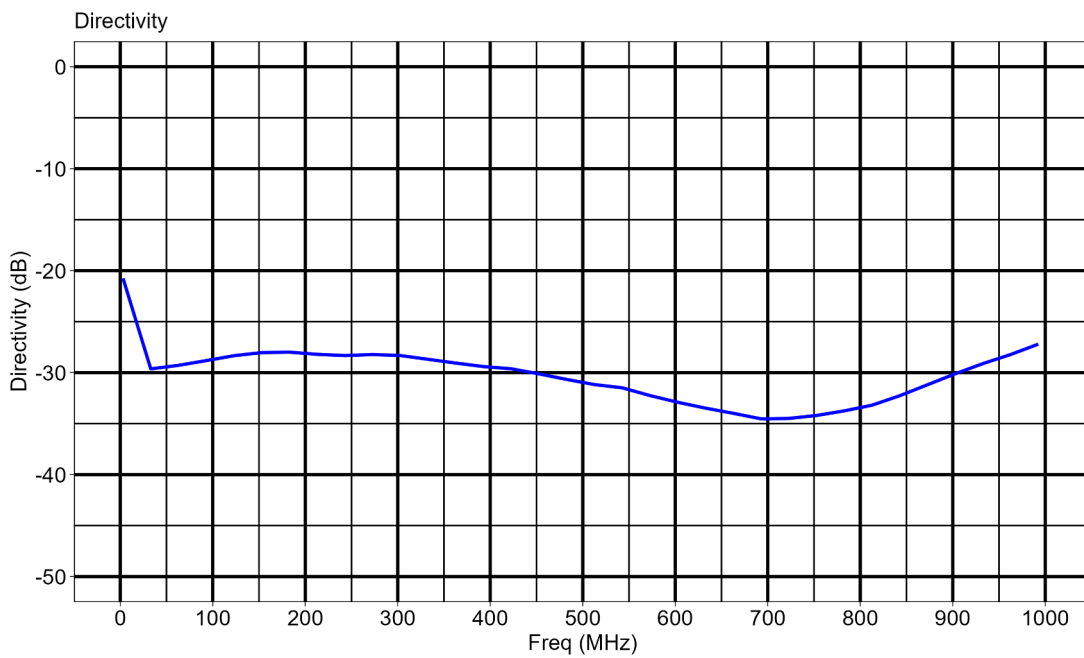

S-parameters (continued)