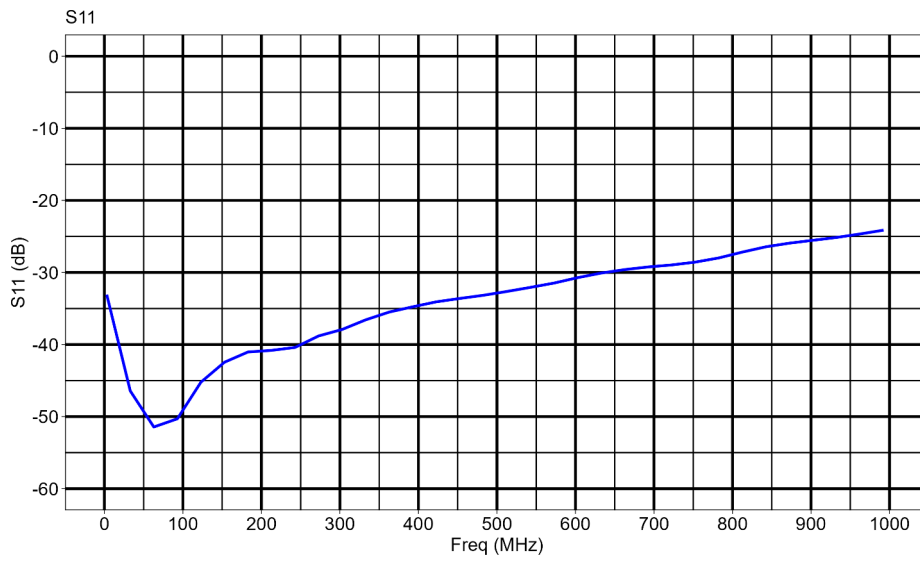

S-parameters (continued)