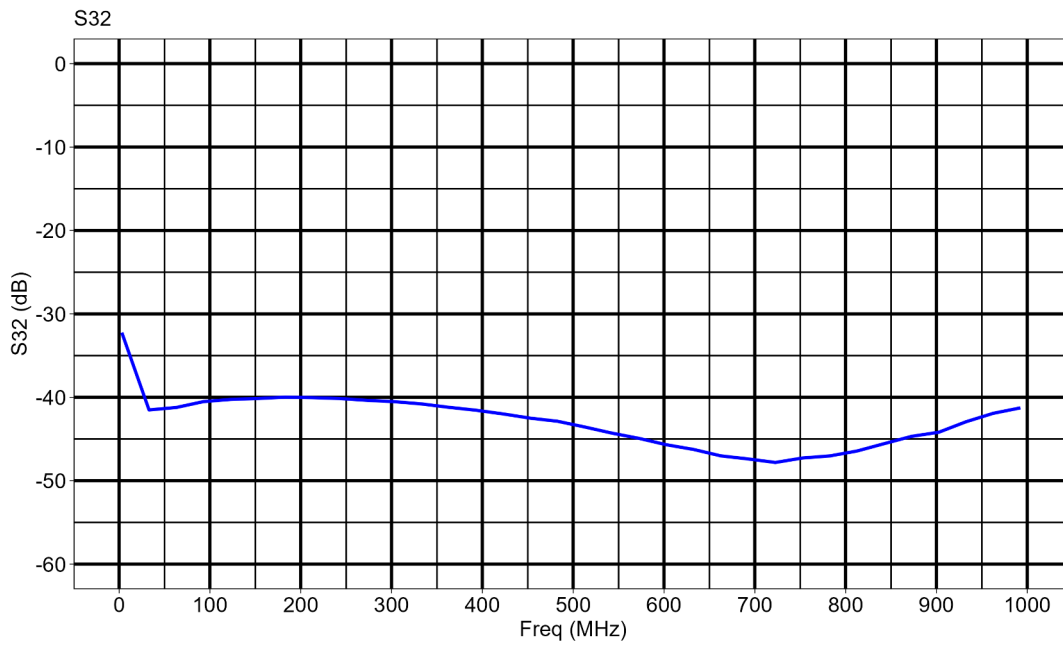

S-parameters (continued)