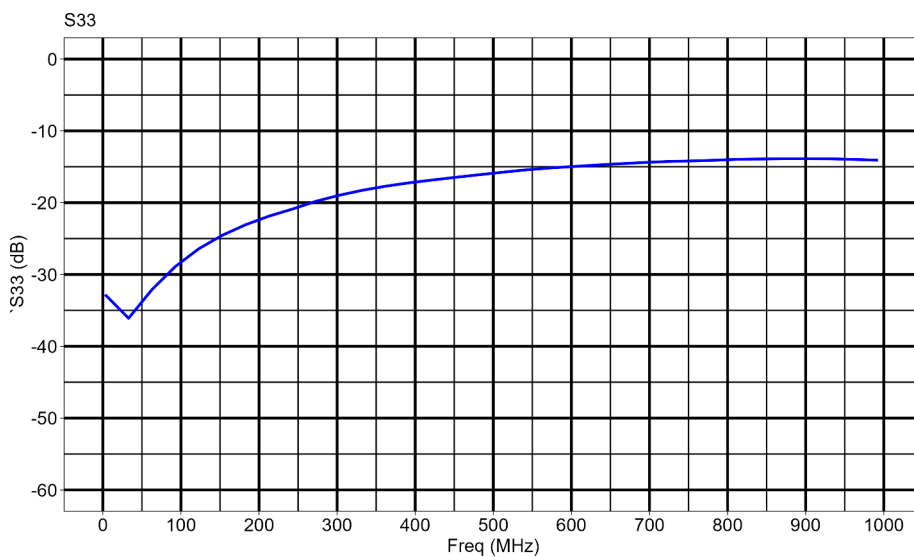

S-parameters (continued)