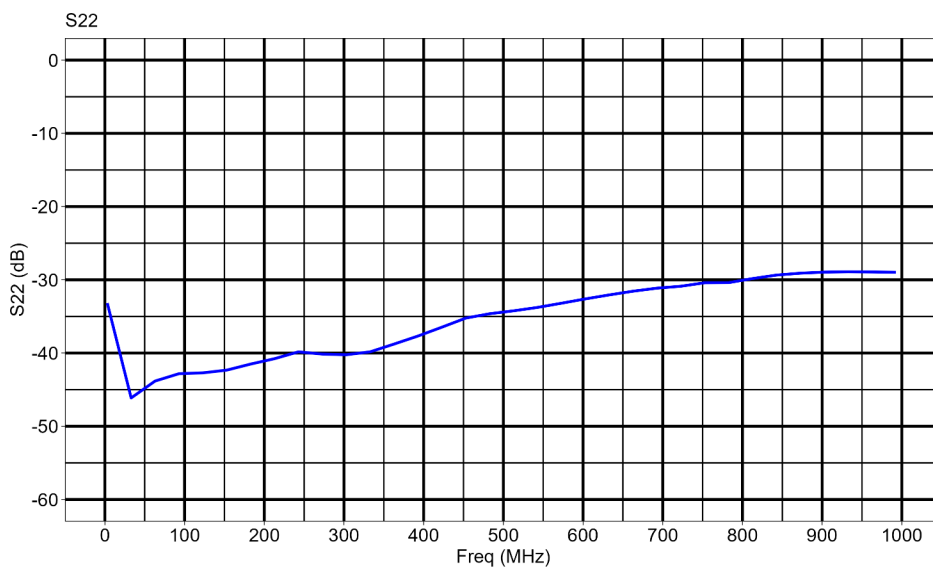

S-parameters (continued)