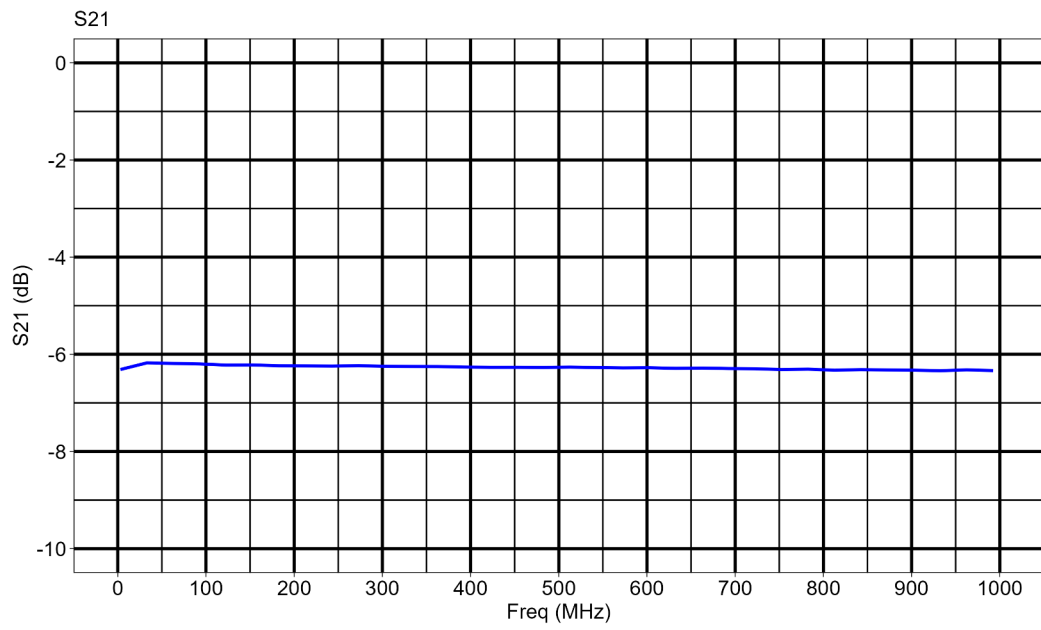

S-parameters